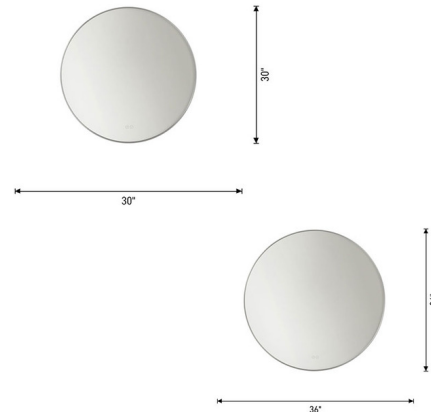

Shown in brushed nickel / mirror

CLICK TO VIEW PRODUCT

Notes: