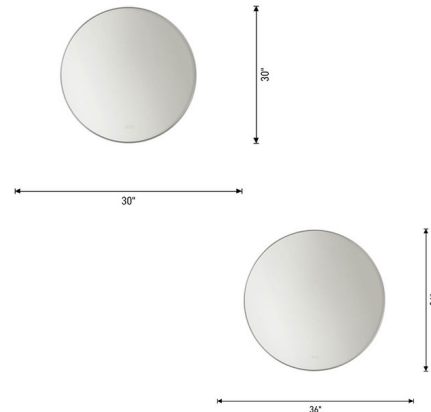

Lightology

lightology.com
866-954-4489
04-22-26

Project: _____

Company: _____

Location: _____ Fixture Type: _____

SPEC #: **SGL1420828**

Approved On: _____ Approved By: _____

Cadre Round LED Mirror By Generation Lighting

Description

The Cadre Round Mirror features a warm backlit glow that creates a sophisticated statement. The functional yet subtle on-mirror touch controls allow you to dim the LED's intensity and adjust the color temperature as your needs change from task to mood lighting. The Cadre mirror is finished with a thin edge adding an elegant accent to its simple aesthetic. Backlit with 2700K-5000K adjustable color temperature integrated LEDs. Mounting bracket is installed on the mirror and mounting hardware is included in the packaging.

Shown in brushed nickel / mirror

Specifications

COLOR	Mirror
BODY FINISH	Brushed Nickel
WATTAGE	32W
DIMMER	Included
DIMENSIONS	30"W x 30"H x 1.62"D
INTEGRATED LED MODULE	1 x LED/32W/120V LED

Technical Information

LAMP LIFE	50000 hours
COLOR RENDERING	90 CRI
LAMP COLOR	Tunable White
LUMENS/WATT	17.81
LUMINOUS FLUX	570 lumens

CLICK TO VIEW PRODUCT

Notes: