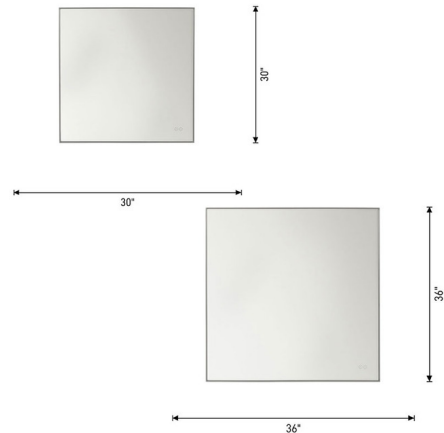

Shown in chrome / mirror

CLICK TO VIEW PRODUCT

Notes: