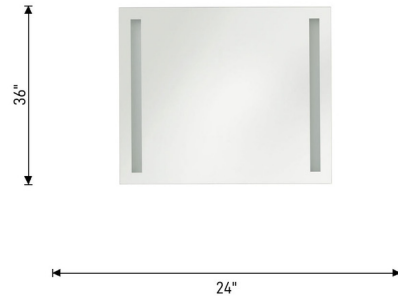

### Description

The Lustro Tall Illuminated LED Mirror delivers great quality and style at a compelling value. The frameless design is visually anchored by simple vertical lines that radiate light. Use your wall switch to control the LED light, giving optimal illumination for makeup application or shaving. After your grooming tasks, this mirror can be dimmed for soft ambient light. Mounts only as shown.

### Specifications

COLOR	Mirror
BODY FINISH	N/A
WATTAGE	35W
DIMMER	Dimmable
DIMENSIONS	24"W x 36"H x 1.87"D
INTEGRATED LED MODULE	1 x LED/35W/120V LED