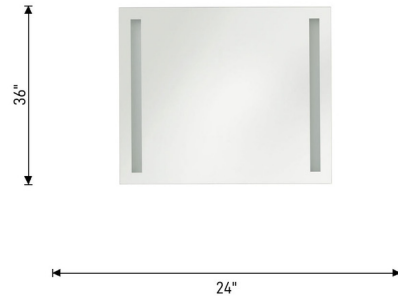

CLICK TO VIEW PRODUCT

Notes: