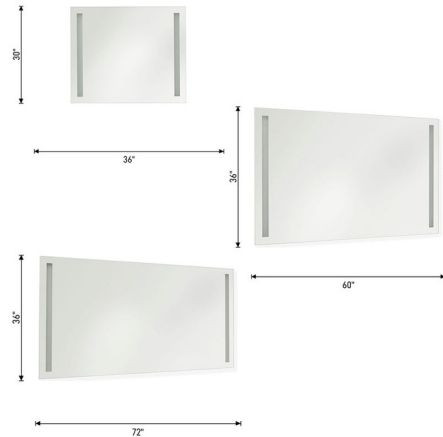

Lightology

lightology.com
866-954-4489
07-06-26

Project: _____

Company: _____

Location: _____ Fixture Type: _____

SPEC #: **SGL1420845**

Approved On: _____ Approved By: _____

Lustro Illuminated LED Mirror By Generation Lighting

Description

The Lustro Illuminated LED Mirror delivers great quality and style at a compelling value. The frameless design is visually anchored by simple vertical lines that radiate light. Use your wall switch to control the LED light, giving optimal illumination for makeup application or shaving. After your grooming tasks, this mirror can be dimmed for soft ambient light. Mounts only as shown. Note: Weight of the 60 and 72 inch widths exceeds 50 pounds.

Specifications

COLOR . . . . . Mirror
BODY FINISH . . . . . N/A
WATTAGE 30W
DIMMER . . . . . Dimmable
DIMENSIONS . . . . . 36"W x 30"H x 1.87"D
INTEGRATED LED MODULE . . . . . 1 x LED/30W/120V LED

Technical Information

LAMP LIFE . . . . . 50000 hours
COLOR RENDERING . . . . . 90 CRI
LAMP COLOR 3000K
LUMENS/WATT 24.00
LUMINOUS FLUX . . . . . 720 lumens

CLICK TO VIEW PRODUCT

Notes: