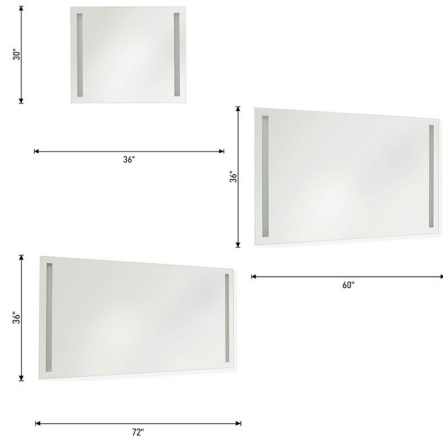

Lightology

lightology.com
866-954-4489
04-21-26

Project: _____

Company: _____

Location: _____ Fixture Type: _____

SPEC #: **SGL1420845**

Approved On: _____ Approved By: _____

Lustro Illuminated LED Mirror By Generation Lighting

Description

The Lustro Illuminated LED Mirror delivers great quality and style at a compelling value. The frameless design is visually anchored by simple vertical lines that radiate light. Use your wall switch to control the LED light, giving optimal illumination for makeup application or shaving. After your grooming tasks, this mirror can be dimmed for soft ambient light. Mounts only as shown. Note: Weight of the 60 and 72 inch widths exceeds 50 pounds.

Specifications

COLOR	Mirror
BODY FINISH	N/A
WATTAGE	30W
DIMMER	Dimmable
DIMENSIONS	36"W x 30"H x 1.87"D
INTEGRATED LED MODULE	1 x LED/30W/120V LED

Technical Information

LAMP LIFE	50000 hours
COLOR RENDERING	90 CRI
LAMP COLOR	3000K
LUMENS/WATT	24.00
LUMINOUS FLUX	720 lumens

CLICK TO VIEW PRODUCT

Notes: