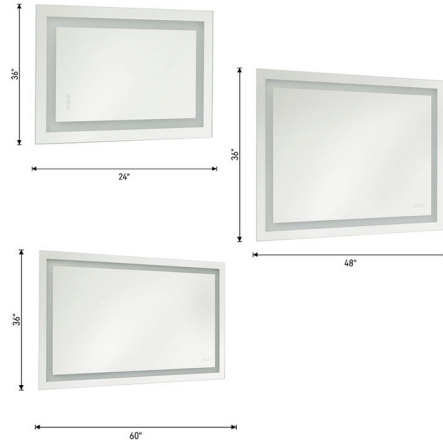

Shown in mirror