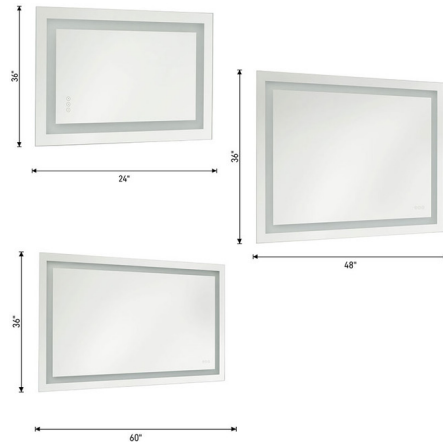

Lightology

lightology.com
866-954-4489
04-22-26

Project: _____
 Company: _____
 Location: _____ Fixture Type: _____
 SPEC #: **SGL1420849**
 Approved On: _____ Approved By: _____

Mera Illuminated LED Mirror By Generation Lighting

Description

The Mera Illuminated LED Mirror is a contemporary, frame-within-a-frame design making this well-suited for infinite applications in bathrooms, bedrooms, closets, hallways and more. Functional yet subtle on-mirror touch controls allow you to dim the LED's intensity and adjust the color temperature FROM 2700K-5000K as your needs change from task to mood lighting. Tap the defogging button for an easy, no downtime transition from shower to vanity. The Mera's high quality materials and construction make it a timeless, elevated accessory that can be customized for any moment or use. Mounting bracket is installed on the mirror and mounting hardware is included in the packaging. Mounts only as shown. Note: Weight of the 60 and 72 inch widths exceeds 50 pounds.

Specifications

COLOR	Mirror
BODY FINISH	N/A
WATTAGE	39W
DIMMER	Included
DIMENSIONS	24"W x 36"H x 2.12"D
INTEGRATED LED MODULE	1 x LED/39W/120V LED

Technical Information

LAMP LIFE	50000 hours
COLOR RENDERING	90 CRI
LAMP COLOR	Tunable White
LUMENS/WATT	25.90
LUMINOUS FLUX	1010 lumens

Shown in mirror

CLICK TO VIEW PRODUCT

Notes: