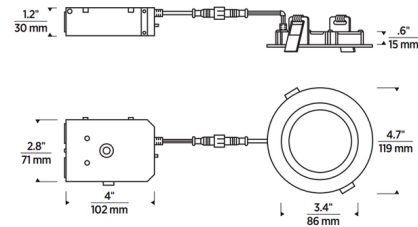

CLICK TO VIEW PRODUCT

Notes: