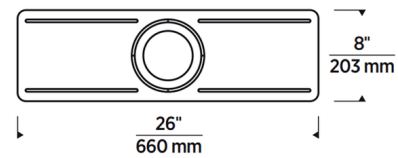

### Description

The New Construction Mounting Pan is designed for use with the Generation Brands Verra 4 Inch Round Downlight with Remodel Housing for use in new construction applications.

Shown in galvanized

### Specifications

|             |            |
|-------------|------------|
| COLOR       | N/A        |
| BODY FINISH | Galvanized |
| WATTAGE     | N/A        |
| DIMMER      | N/A        |
| DIMENSIONS  | 26"W x 8"H |
| BULB        | N/A        |