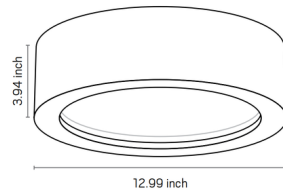

Lightology

lightology.com
866-954-4489
04-02-26

Project: _____
Company: _____
Location: _____ Fixture Type: _____
SPEC #: **GEO1420862**
Approved On: _____ Approved By: _____

Ara Ceiling Light By Geo Contemporary

Description

The Ara Ceiling Light is a sleek and simple solution for modern spaces. Choose between a variety of finishes to match any style. Perfect for a living room, hallway, or entry.

Shown in sand

Specifications

COLOR	N/A
BODY FINISH	Sand
WATTAGE	17W
DIMMER	Standard 120V
DIMENSIONS	12.99"W x 3.94"H
BULB NOT INCLUDED	1 x A19/Medium (E26)/17W/120V LED
COUNTRY OF ORIGIN	Brazil

CLICK TO VIEW PRODUCT

Notes: