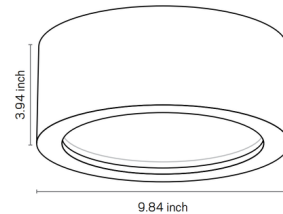

Lightology

lightology.com
866-954-4489
04-02-26

Project: _____
Company: _____
Location: _____ Fixture Type: _____
SPEC #: **GEO1420862**
Approved On: _____ Approved By: _____

Ara Ceiling Light By Geo Contemporary

Description

The Ara Ceiling Light is a sleek and simple solution for modern spaces. Choose between a variety of finishes to match any style. Perfect for a living room, hallway, or entry.

Shown in sand

Specifications

COLOR	N/A
BODY FINISH	Sand
WATTAGE	17W
DIMMER	Standard 120V
DIMENSIONS	12.99"W x 3.94"H
BULB NOT INCLUDED	1 x A19/Medium (E26)/17W/120V LED
COUNTRY OF ORIGIN	Brazil

CLICK TO VIEW PRODUCT

Notes: