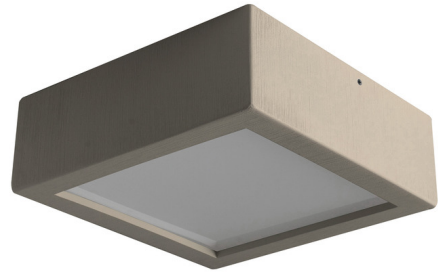

Lightology

lightology.com
866-954-4489
04-25-26

Project: _____

Company: _____

Location: _____ Fixture Type: _____

SPEC #: **GEO1420906**

Approved On: _____ Approved By: _____

Double Ceiling Light By Geo Contemporary

Description

The Double Ceiling Light is a sleek and simple solution for modern spaces. Choose between a variety of finishes to match any style. Perfect for a living room, hallway, or entry.

Shown in sand

Specifications

COLOR	N/A
BODY FINISH	Sand
WATTAGE	34W
DIMMER	Standard 120V
DIMENSIONS	11.81"W x 3.94"H
BULB NOT INCLUDED	2 x A19/Medium (E26)/17W/120V LED
COUNTRY OF ORIGIN	Brazil

CLICK TO VIEW PRODUCT

Notes: