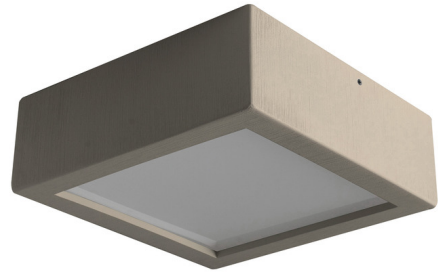

Lightology

lightology.com
866-954-4489
06-29-26

Project: _____

Company: _____

Location: _____ Fixture Type: _____

SPEC #: **GEO1420906**

Approved On: _____ Approved By: _____

Double Ceiling Light By Geo Contemporary

Description

The Double Ceiling Light is a sleek and simple solution for modern spaces. Choose between a variety of finishes to match any style. Perfect for a living room, hallway, or entry.

Shown in sand

Specifications

COLOR	N/A
BODY FINISH	Sand
WATTAGE	34W
DIMMER	Standard 120V
DIMENSIONS	11.81"W x 3.94"H
BULB NOT INCLUDED	2 x A19/Medium (E26)/17W/120V LED
COUNTRY OF ORIGIN	Brazil

CLICK TO VIEW PRODUCT

Notes: