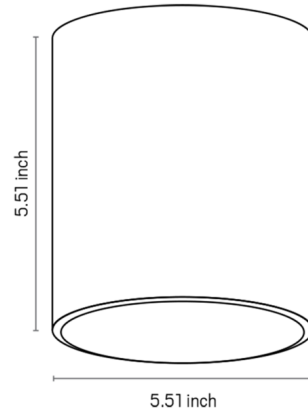

### Specifications

COLOR	N/A
BODY FINISH	White
WATTAGE	17W
DIMMER	Standard 120V
DIMENSIONS	5.51"W x 5.91"H
BULB NOT INCLUDED	1 x A19/Medium (E26)/17W/120V LED
OTHER BULB OPTIONS	1 x A19/Medium (E26)/100W/120V Incandescent
COUNTRY OF ORIGIN	Brazil