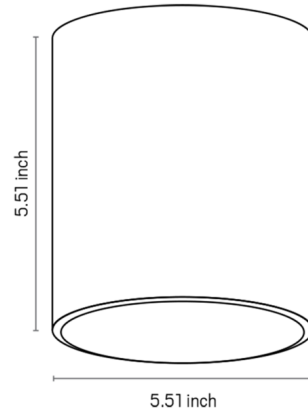

Specifications

COLOR	N/A
BODY FINISH	White
WATTAGE	17W
DIMMER	Standard 120V
DIMENSIONS	5.51"W x 5.91"H
BULB NOT INCLUDED	1 x A19/Medium (E26)/17W/120V LED
OTHER BULB OPTIONS	1 x A19/Medium (E26)/100W/120V Incandescent
COUNTRY OF ORIGIN	Brazil

CLICK TO VIEW PRODUCT

Notes: