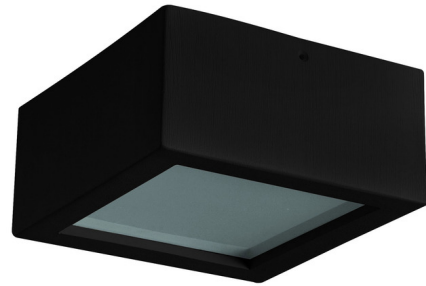

Lightology

lightology.com
866-954-4489
07-06-26

Project: _____

Company: _____

Location: _____ Fixture Type: _____

SPEC #: **GEO1420958**

Approved On: _____ Approved By: _____

Single Ceiling Light

By Geo Contemporary

Description

The Single Ceiling Light features a square body made of ceramic with a glass diffuser for a versatile look that will complement any interior. Single's pure geometric shape and a variety of earth-toned finish options will add a warm, relaxed touch in any room.

Shown in black

Specifications

COLOR	N/A
BODY FINISH	Black
WATTAGE	17W
DIMMER	Standard 120V
DIMENSIONS	8.27"W x 3.94"H x 8.27"D
BULB NOT INCLUDED	1 x A19/Medium (E26)/17W/120V LED
COUNTRY OF ORIGIN	Brazil