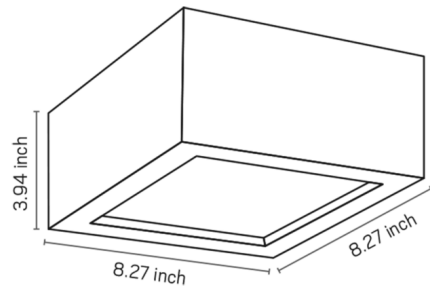

By Geo Contemporary

Description

The Single Ceiling Light features a square body made of ceramic with a glass diffuser for a versatile look that will complement any interior. Single's pure geometric shape and a variety of earth-toned finish options will add a warm, relaxed touch in any room.

Shown in black

Specifications

COLOR	N/A
BODY FINISH	Black
WATTAGE	17W
DIMMER	Standard 120V
DIMENSIONS	8.27"W x 3.94"H x 8.27"D
BULB NOT INCLUDED	1 x A19/Medium (E26)/17W/120V LED
COUNTRY OF ORIGIN	Brazil