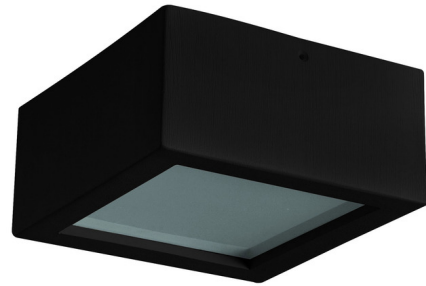

Lightology

lightology.com
866-954-4489
07-07-26

Project: _____

Company: _____

Location: _____ Fixture Type: _____

SPEC #: **GEO1420958**

Approved On: _____ Approved By: _____

Single Ceiling Light By Geo Contemporary

Description

The Single Ceiling Light features a square body made of ceramic with a glass diffuser for a versatile look that will complement any interior. Single's pure geometric shape and a variety of earth-toned finish options will add a warm, relaxed touch in any room.

Shown in black

Specifications

COLOR	N/A
BODY FINISH	Black
WATTAGE	17W
DIMMER	Standard 120V
DIMENSIONS	8.27"W x 3.94"H x 8.27"D
BULB NOT INCLUDED	1 x A19/Medium (E26)/17W/120V LED
COUNTRY OF ORIGIN	Brazil