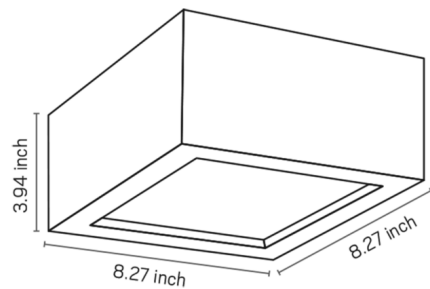

Description

The Single Ceiling Light features a square body made of ceramic with a glass diffuser for a versatile look that will complement any interior. Single's pure geometric shape and a variety of earth-toned finish options will add a warm, relaxed touch in any room.

Shown in black

Specifications

COLOR	N/A
BODY FINISH	Black
WATTAGE	17W
DIMMER	Standard 120V
DIMENSIONS	8.27"W x 3.94"H x 8.27"D
BULB NOT INCLUDED	1 x A19/Medium (E26)/17W/120V LED
COUNTRY OF ORIGIN	Brazil