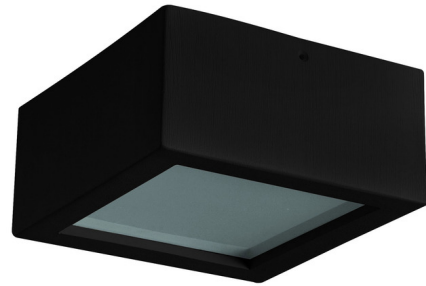

Lightology

lightology.com
866-954-4489
04-22-26

Project: _____

Company: _____

Location: _____ Fixture Type: _____

SPEC #: **GEO1420958**

Approved On: _____ Approved By: _____

Single Ceiling Light

By Geo Contemporary

Description

The Single Ceiling Light features a square body made of ceramic with a glass diffuser for a versatile look that will complement any interior. Single's pure geometric shape and a variety of earth-toned finish options will add a warm, relaxed touch in any room.

Shown in black

Specifications

COLOR	N/A
BODY FINISH	Black
WATTAGE	17W
DIMMER	Standard 120V
DIMENSIONS	8.27"W x 3.94"H x 8.27"D
BULB NOT INCLUDED	1 x A19/Medium (E26)/17W/120V LED
COUNTRY OF ORIGIN	Brazil