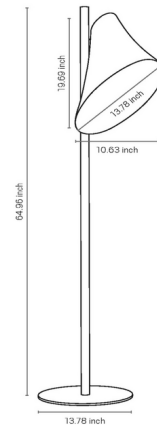

### Specifications

COLOR	White
BODY FINISH	Black
WATTAGE	17W
DIMMER	N/A
DIMENSIONS	13.78"W x 64.96"H
BULB NOT INCLUDED	1 x A19/Medium (E26)/17W/120V LED
COUNTRY OF ORIGIN	Brazil

### Technical Information

PRODUCT DIMENSIONS	Cord Length: 98"
--------------------	------------------

Shown in black / white

CLICK TO VIEW PRODUCT

Notes: