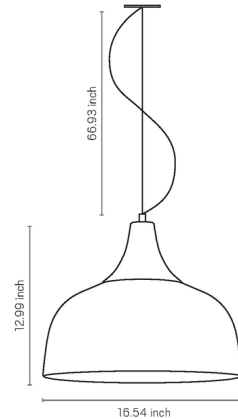

Shown in terra-cotta

Specifications

COLOR	N/A
BODY FINISH	Terra-Cotta
WATTAGE	9W
DIMMER	Standard 120V
DIMENSIONS	16.54"W x 12.99"H
BULB NOT INCLUDED	1 x A19/Medium (E26)/9W/120V LED
COUNTRY OF ORIGIN	Brazil