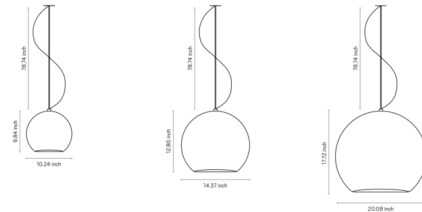

### Specifications

COLOR	N/A
BODY FINISH	White
WATTAGE	17W
DIMMER	Standard 120V
DIMENSIONS	14.37"W x 12.8"H
BULB NOT INCLUDED	1 x A19/Medium (E26)/17W/120V LED
OTHER BULB OPTIONS	1 x A19/Medium (E26)/100W/120V Incandescent
COUNTRY OF ORIGIN	Brazil