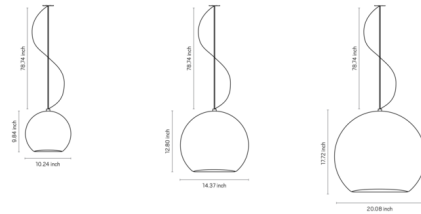

### Specifications

COLOR	N/A
BODY FINISH	White
WATTAGE	17W
DIMMER	Standard 120V
DIMENSIONS	14.37"W x 12.8"H
BULB NOT INCLUDED	1 x A19/Medium (E26)/17W/120V LED
OTHER BULB OPTIONS	1 x A19/Medium (E26)/100W/120V Incandescent
COUNTRY OF ORIGIN	Brazil