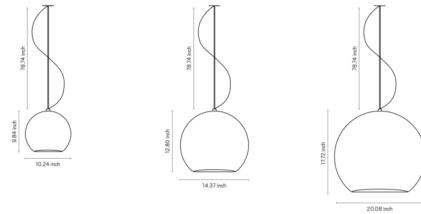

By Geo Contemporary

Description

The Ball Pendant is a playful globe perfect for the modern home. The ceramic shade curves down around the bulb, helping direct ample task light. Add to a kitchen or dining room for a splash of mid-century style. Supplied with orange power cord.

Shown in white

Specifications

COLOR	N/A
BODY FINISH	White
WATTAGE	17W
DIMMER	Standard 120V
DIMENSIONS	14.37"W x 12.8"H
BULB NOT INCLUDED	1 x A19/Medium (E26)/17W/120V LED
OTHER BULB OPTIONS	1 x A19/Medium (E26)/100W/120V Incandescent
COUNTRY OF ORIGIN	Brazil