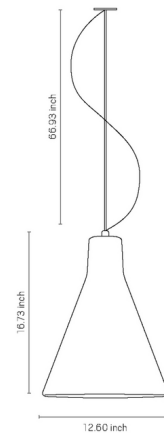

Description

The Barcelona Pendant features a conical ceramic shade for a versatile look suitable for residential and commercial spaces alike. The shade directs light downward, making Barcelona a perfect fit above a dining table, counter, or kitchen island.

Specifications

COLOR	N/A
BODY FINISH	White
WATTAGE	17W
DIMMER	N/A
DIMENSIONS	12.6"W x 16.73"H
BULB NOT INCLUDED	1 x A19/Medium (E26)/17W/120V LED
OTHER BULB OPTIONS	1 x A19/Medium (E26)/60W/120V Incandescent
COUNTRY OF ORIGIN	Brazil

Shown in white

CLICK TO VIEW PRODUCT

Notes: