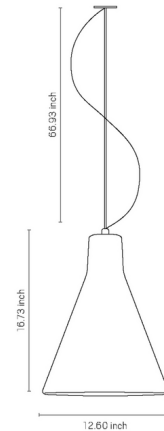

Description

The Barcelona Pendant features a conical ceramic shade for a versatile look suitable for residential and commercial spaces alike. The shade directs light downward, making Barcelona a perfect fit above a dining table, counter, or kitchen island.

Specifications

COLOR	N/A
BODY FINISH	White
WATTAGE	17W
DIMMER	N/A
DIMENSIONS	12.6"W x 16.73"H
BULB NOT INCLUDED	1 x A19/Medium (E26)/17W/120V LED
OTHER BULB OPTIONS	1 x A19/Medium (E26)/60W/120V Incandescent
COUNTRY OF ORIGIN	Brazil

Shown in white

CLICK TO VIEW PRODUCT

Notes: