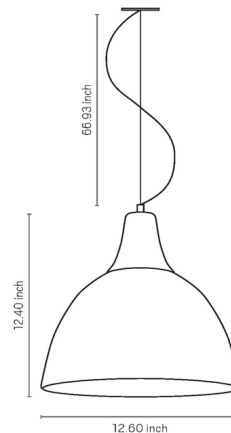

By Geo Contemporary

Description

The Bari Pendant is a versatile fixture that can complement modern and rustic-inspired spaces alike. The dome-shaped ceramic shade features organic curves that offer a commanding presence in any space.

Shown in terra-cotta

Specifications

COLOR	N/A
BODY FINISH	Terra-Cotta
WATTAGE	17W
DIMMER	Standard 120V
DIMENSIONS	12.6"W x 12.4"H
BULB NOT INCLUDED	1 x A19/Medium (E26)/17W/120V LED
OTHER BULB OPTIONS	1 x A19/Medium (E26)/100W/120V Incandescent
COUNTRY OF ORIGIN	Brazil