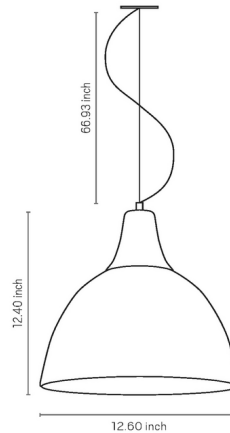

By Geo Contemporary

Description

The Bari Pendant is a versatile fixture that can complement modern and rustic-inspired spaces alike. The dome-shaped ceramic shade features organic curves that offer a commanding presence in any space.

Shown in terra-cotta

Specifications

| | |
|--------------------|---|
| COLOR | N/A |
| BODY FINISH | Terra-Cotta |
| WATTAGE | 17W |
| DIMMER | Standard 120V |
| DIMENSIONS | 12.6"W x 12.4"H |
| BULB NOT INCLUDED | 1 x A19/Medium (E26)/17W/120V LED |
| OTHER BULB OPTIONS | 1 x A19/Medium (E26)/100W/120V Incandescent |
| COUNTRY OF ORIGIN | Brazil |