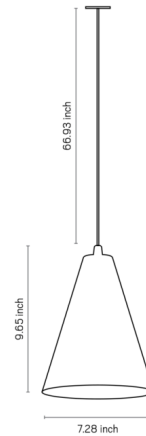

Description

The Canes Pendant features a conical ceramic shade for a versatile look suitable for residential and commercial spaces alike. The shade directs light downward, making it a perfect fit above a dining table, counter, or kitchen island.

Shown in military green

Specifications

COLOR	N/A
BODY FINISH	Military Green
WATTAGE	17W
DIMMER	Standard 120V
DIMENSIONS	7.28"W x 9.65"H
BULB NOT INCLUDED	1 x A19/Medium (E26)/17W/120V LED
OTHER BULB OPTIONS	1 x A19/Medium (E26)/100W/120V Incandescent
COUNTRY OF ORIGIN	Brazil