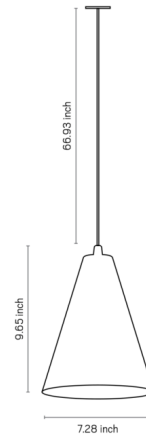

Shown in military green

Specifications

COLOR	N/A
BODY FINISH	Military Green
WATTAGE	17W
DIMMER	Standard 120V
DIMENSIONS	7.28"W x 9.65"H
BULB NOT INCLUDED	1 x A19/Medium (E26)/17W/120V LED
OTHER BULB OPTIONS	1 x A19/Medium (E26)/100W/120V Incandescent
COUNTRY OF ORIGIN	Brazil