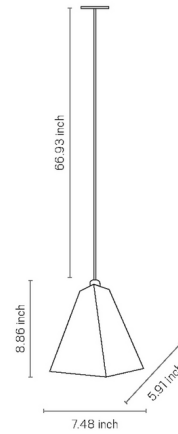

### Specifications

COLOR	N/A
BODY FINISH	Sand
WATTAGE	17W
DIMMER	Standard 120V
DIMENSIONS	7.48"W x 8.86"H x 5.91"D
BULB NOT INCLUDED	1 x A19/Medium (E26)/17W/120V LED
COUNTRY OF ORIGIN	Brazil

CLICK TO VIEW PRODUCT