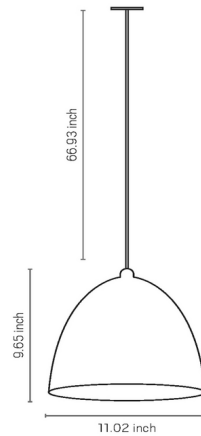

Description

The Eros Pendant is a versatile fixture that can complement modern and rustic-inspired spaces alike. The dome-shaped ceramic shade features organic curves that offer a charming presence in any space.

Shown in terra-cotta

Specifications

| | |
|--------------------|---|
| COLOR | N/A |
| BODY FINISH | Terra-Cotta |
| WATTAGE | 17W |
| DIMMER | Standard 120V |
| DIMENSIONS | 11.02"W x 9.65"H |
| BULB NOT INCLUDED | 1 x A19/Medium (E26)/17W/120V LED |
| OTHER BULB OPTIONS | 1 x A19/Medium (E26)/100W/120V Incandescent |
| COUNTRY OF ORIGIN | Brazil |