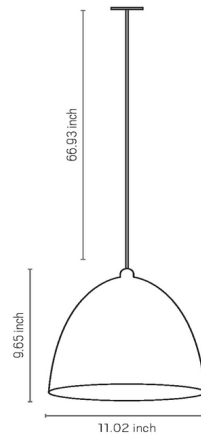

By Geo Contemporary

Description

The Eros Pendant is a versatile fixture that can complement modern and rustic-inspired spaces alike. The dome-shaped ceramic shade features organic curves that offer a charming presence in any space.

Shown in terra-cotta

Specifications

COLOR	N/A
BODY FINISH	Terra-Cotta
WATTAGE	17W
DIMMER	Standard 120V
DIMENSIONS	11.02"W x 9.65"H
BULB NOT INCLUDED	1 x A19/Medium (E26)/17W/120V LED
OTHER BULB OPTIONS	1 x A19/Medium (E26)/100W/120V Incandescent
COUNTRY OF ORIGIN	Brazil