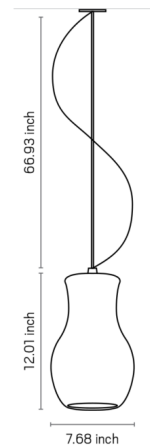

By Geo Contemporary

Description

The Fluid I Pendant features an organic silhouette with undulating curves inspired by the flow of water. Crafted from matte white ceramic, Fluid offers a statuesque look that will add a dynamic and harmonious presence to any interior. While the pendant can stand out on its own, it makes a particularly strong statement when paired with other pendants from the Fluid collection.

Shown in white

Specifications

COLOR	N/A
BODY FINISH	White
WATTAGE	17W
DIMMER	N/A
DIMENSIONS	7.68"W x 12.01"H
BULB NOT INCLUDED	1 x A19/Medium (E26)/17W/120V LED
OTHER BULB OPTIONS	1 x A19/Medium (E26)/100W/120V Incandescent
COUNTRY OF ORIGIN	Brazil