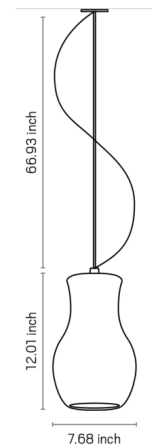

By Geo Contemporary

Description

The Fluid I Pendant features an organic silhouette with undulating curves inspired by the flow of water. Crafted from matte white ceramic, Fluid offers a statuesque look that will add a dynamic and harmonious presence to any interior. While the pendant can stand out on its own, it makes a particularly strong statement when paired with other pendants from the Fluid collection.

Shown in white

Specifications

COLOR	N/A
BODY FINISH	White
WATTAGE	17W
DIMMER	N/A
DIMENSIONS	7.68"W x 12.01"H
BULB NOT INCLUDED	1 x A19/Medium (E26)/17W/120V LED
OTHER BULB OPTIONS	1 x A19/Medium (E26)/100W/120V Incandescent
COUNTRY OF ORIGIN	Brazil