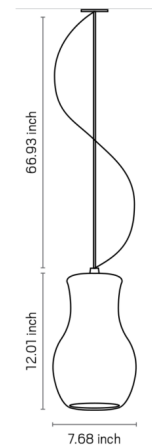

CLICK TO VIEW PRODUCT

Notes: