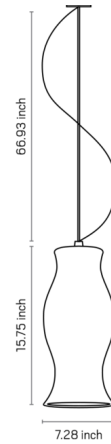

Lightology

lightology.com
866-954-4489
04-23-26

Project: _____

Company: _____

Location: _____ Fixture Type: _____

SPEC #: **GEO1421211**

Approved On: _____ Approved By: _____

Fluid II Pendant By Geo Contemporary

Description

The Fluid II Pendant features an organic silhouette with undulating curves inspired by the flow of water. Crafted from matte white ceramic, Fluid offers a statuesque look that will add a dynamic and harmonious presence to any interior. While the pendant can stand out on its own, it makes a particularly strong statement when paired with other pendants from the Fluid collection.

Shown in white

Specifications

COLOR	N/A
BODY FINISH	White
WATTAGE	17W
DIMMER	N/A
DIMENSIONS	7.28"W x 15.75"H
BULB NOT INCLUDED	1 x A19/Medium (E26)/17W/120V LED
OTHER BULB OPTIONS	1 x A19/Medium (E26)/100W/120V Incandescent
COUNTRY OF ORIGIN	Brazil