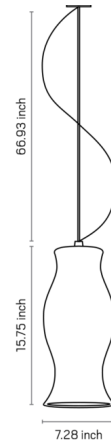

Lightology

lightology.com
866-954-4489
07-02-26

Project: _____

Company: _____

Location: _____ Fixture Type: _____

SPEC #: **GEO1421211**

Approved On: _____ Approved By: _____

Fluid II Pendant By Geo Contemporary

Description

The Fluid II Pendant features an organic silhouette with undulating curves inspired by the flow of water. Crafted from matte white ceramic, Fluid offers a statuesque look that will add a dynamic and harmonious presence to any interior. While the pendant can stand out on its own, it makes a particularly strong statement when paired with other pendants from the Fluid collection.

Shown in white

Specifications

COLOR	N/A
BODY FINISH	White
WATTAGE	17W
DIMMER	N/A
DIMENSIONS	7.28"W x 15.75"H
BULB NOT INCLUDED	1 x A19/Medium (E26)/17W/120V LED
OTHER BULB OPTIONS	1 x A19/Medium (E26)/100W/120V Incandescent
COUNTRY OF ORIGIN	Brazil