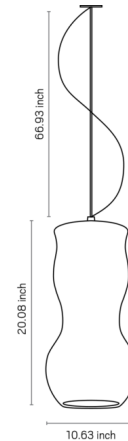

CLICK TO VIEW PRODUCT

Notes: