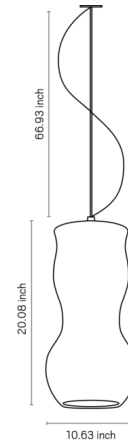

CLICK TO VIEW PRODUCT

Notes: