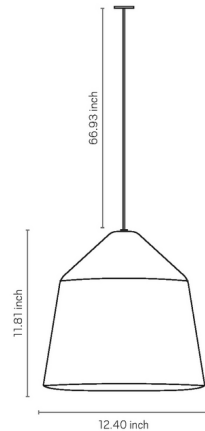

Shown in wine

Specifications

COLOR	N/A
BODY FINISH	Wine
WATTAGE	17W
DIMMER	Standard 120V
DIMENSIONS	12.4"W x 11.81"H
BULB NOT INCLUDED	1 x A19/Medium (E26)/17W/120V LED
OTHER BULB OPTIONS	1 x A19/Medium (E26)/100W/120V Incandescent
COUNTRY OF ORIGIN	Brazil