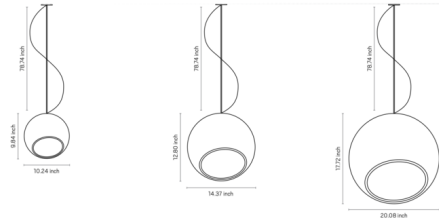

By Geo Contemporary

Description

The Gaya Pendant was inspired by planets and the cosmos with its spherical ceramic form. The globe-shaped shade is suspended at an angle to create a playful, asymmetrical look. Gaya can be used to create impressive large-scale installations when multiple pendants of different sizes are grouped together.

Shown in white

Specifications

COLOR	N/A
BODY FINISH	White
WATTAGE	17W
DIMMER	Standard 120V
DIMENSIONS	10.24"W x 9.84"H
BULB NOT INCLUDED	1 x A19/Medium (E26)/17W/120V LED
OTHER BULB OPTIONS	1 x A19/Medium (E26)/60W/120V Incandescent
COUNTRY OF ORIGIN	Brazil