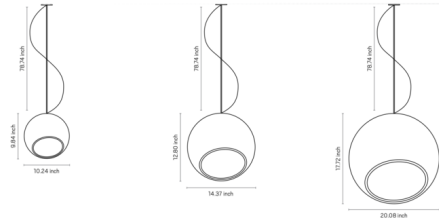

By Geo Contemporary

Description

The Gaya Pendant was inspired by planets and the cosmos with its spherical ceramic form. The globe-shaped shade is suspended at an angle to create a playful, asymmetrical look. Gaya can be used to create impressive large-scale installations when multiple pendants of different sizes are grouped together.

Shown in black

Specifications

COLOR	N/A
BODY FINISH	Black
WATTAGE	17W
DIMMER	Standard 120V
DIMENSIONS	10.24"W x 9.84"H
BULB NOT INCLUDED	1 x A19/Medium (E26)/17W/120V LED
OTHER BULB OPTIONS	1 x A19/Medium (E26)/60W/120V Incandescent
COUNTRY OF ORIGIN	Brazil