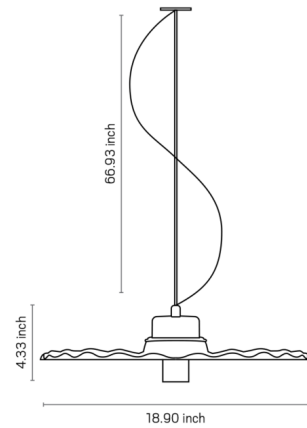

Shown in copper / white

Specifications

COLOR	White
BODY FINISH	Copper
WATTAGE	17W
DIMMER	Standard 120V
DIMENSIONS	18.9"W x 4.33"H
BULB NOT INCLUDED	1 x G40/Medium (E26)/17W/120V LED
OTHER BULB OPTIONS	1 x G40/Medium (E26)/60W/120V Incandescent
COUNTRY OF ORIGIN	Brazil