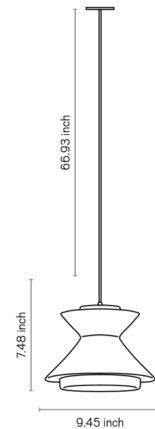

Shown in sand

Specifications

COLOR	N/A
BODY FINISH	Sand
WATTAGE	17W
DIMMER	Standard 120V
DIMENSIONS	9.45"W x 7.48"H
BULB NOT INCLUDED	1 x A19/Medium (E26)/17W/120V LED
OTHER BULB OPTIONS	1 x A19/Medium (E26)/100W/120V Incandescent
COUNTRY OF ORIGIN	Brazil