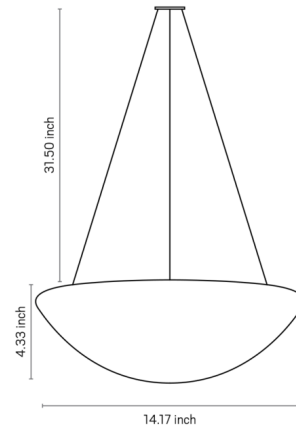

Specifications

COLOR	N/A
BODY FINISH	White
WATTAGE	17W
DIMMER	Standard 120V
DIMENSIONS	14.17"W x 4.33"H
BULB NOT INCLUDED	1 x A19/Medium (E26)/17W/120V LED
OTHER BULB OPTIONS	1 x A19/Medium (E26)/100W/120V Incandescent
COUNTRY OF ORIGIN	Brazil

CLICK TO VIEW PRODUCT

Notes: