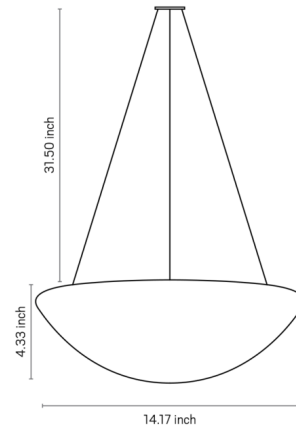

Shown in white

Specifications

COLOR	N/A
BODY FINISH	White
WATTAGE	17W
DIMMER	Standard 120V
DIMENSIONS	14.17"W x 4.33"H
BULB NOT INCLUDED	1 x A19/Medium (E26)/17W/120V LED
OTHER BULB OPTIONS	1 x A19/Medium (E26)/100W/120V Incandescent
COUNTRY OF ORIGIN	Brazil