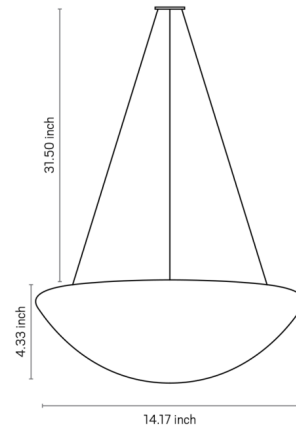

Shown in white

Specifications

| | |
|--------------------|---|
| COLOR | N/A |
| BODY FINISH | White |
| WATTAGE | 17W |
| DIMMER | Standard 120V |
| DIMENSIONS | 14.17"W x 4.33"H |
| BULB NOT INCLUDED | 1 x A19/Medium (E26)/17W/120V LED |
| OTHER BULB OPTIONS | 1 x A19/Medium (E26)/100W/120V Incandescent |
| COUNTRY OF ORIGIN | Brazil |