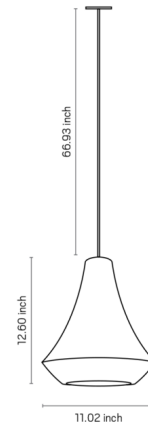

Lightology

lightology.com
866-954-4489
04-23-26

Project: _____

Company: _____

Location: _____ Fixture Type: _____

SPEC #: **GEO1421436**

Approved On: _____ Approved By: _____

Jua Pendant

By Geo Contemporary

Description

The Jua Pendant features a flared ceramic shade for a versatile look suitable for residential and commercial spaces alike. The shade directs light downward, making it a perfect fit above a dining table, counter, or kitchen island.

Shown in coffee

Specifications

COLOR	N/A
BODY FINISH	Coffee
WATTAGE	17W
DIMMER	Standard 120V
DIMENSIONS	11.02"W x 12.6"H
BULB NOT INCLUDED	1 x A19/Medium (E26)/100W/120V LED
OTHER BULB OPTIONS	1 x A19/Medium (E26)/100W/120V Incandescent
COUNTRY OF ORIGIN	Brazil

CLICK TO VIEW PRODUCT

Notes: