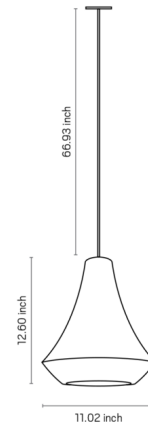

### Specifications

COLOR	N/A
BODY FINISH	Coffee
WATTAGE	17W
DIMMER	Standard 120V
DIMENSIONS	11.02"W x 12.6"H
BULB NOT INCLUDED	1 x A19/Medium (E26)/100W/120V LED
OTHER BULB OPTIONS	1 x A19/Medium (E26)/100W/120V Incandescent
COUNTRY OF ORIGIN	Brazil