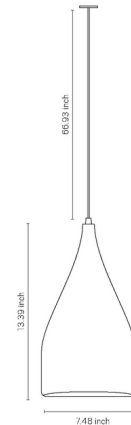

Shown in graphite

Specifications

COLOR	N/A
BODY FINISH	Graphite
WATTAGE	17W
DIMMER	Standard 120V
DIMENSIONS	7.48"W x 13.39"H
BULB NOT INCLUDED	1 x A19/Medium (E26)/17W/120V LED
OTHER BULB OPTIONS	1 x A19/Medium (E26)/100W/120V Incandescent
COUNTRY OF ORIGIN	Brazil