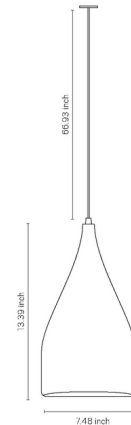

Lightology

lightology.com
866-954-4489
06-27-26

Project: _____

Company: _____

Location: _____ Fixture Type: _____

SPEC #: **GEO1421462**

Approved On: _____ Approved By: _____

Lira Pendant

Shown in graphite

Specifications

COLOR	N/A
BODY FINISH	Graphite
WATTAGE	17W
DIMMER	Standard 120V
DIMENSIONS	7.48"W x 13.39"H
BULB NOT INCLUDED	1 x A19/Medium (E26)/17W/120V LED
OTHER BULB OPTIONS	1 x A19/Medium (E26)/100W/120V Incandescent
COUNTRY OF ORIGIN	Brazil