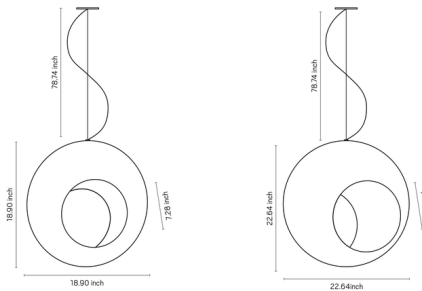

By Geo Contemporary

Description

The Lua Pendant derives its name from Luna, the Latin word for the Moon, and this inspiration is reflected in its round silhouette with an asymmetrical opening through the shade. As the pendant is viewed from different angles, Lua resembles the various phases of the Moon. Lua's unique shape and ceramic construction produce a dazzling lighting effect that will illuminate any space with an enchanting glow.

Shown in white

Specifications

COLOR	N/A
BODY FINISH	White
WATTAGE	17W
DIMMER	Standard 120V
DIMENSIONS	18.9"W x 18.9"H x 7.28"D
BULB NOT INCLUDED	1 x A19/Medium (E26)/17W/120V LED
OTHER BULB OPTIONS	1 x A19/Medium (E26)/100W/120V Incandescent
COUNTRY OF ORIGIN	Brazil