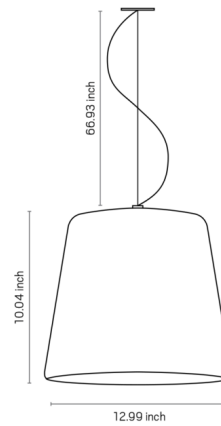

Description

The Lyon Pendant features a tapered ceramic shade for a versatile look suitable for residential and commercial spaces alike. The shade directs light downward, making it a perfect fit above a dining table, counter, or kitchen island.

Shown in terra-cotta

Specifications

COLOR	N/A
BODY FINISH	Terra-Cotta
WATTAGE	17W
DIMMER	N/A
DIMENSIONS	12.99"W x 10.04"H
BULB NOT INCLUDED	1 x A19/Medium (E26)/17W/120V LED
OTHER BULB OPTIONS	1 x A19/Medium (E26)/100W/120V Incandescent
COUNTRY OF ORIGIN	Brazil