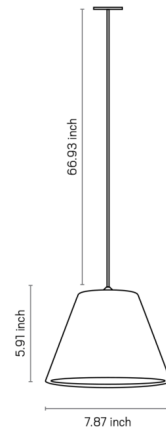

Shown in navy blue

Specifications

COLOR	N/A
BODY FINISH	Navy Blue
WATTAGE	17W
DIMMER	Standard 120V
DIMENSIONS	7.87"W x 5.91"H
BULB NOT INCLUDED	1 x A19/Medium (E26)/100W/120V LED
OTHER BULB OPTIONS	1 x A19/Medium (E26)/100W/120V Incandescent
COUNTRY OF ORIGIN	Brazil