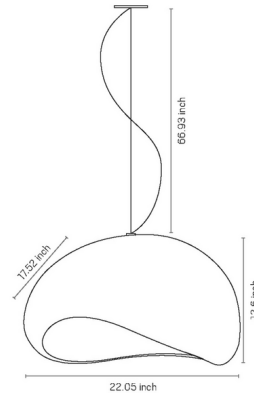

Shown in cappuccino

Specifications

COLOR	N/A
BODY FINISH	Cappuccino
WATTAGE	17W
DIMMER	Standard 120V
DIMENSIONS	22.05"W x 12.6"H x 17.52"D
BULB NOT INCLUDED	1 x A19/Medium (E26)/17W/120V LED
OTHER BULB OPTIONS	1 x A19/Medium (E26)/100W/120V Incandescent
COUNTRY OF ORIGIN	Brazil