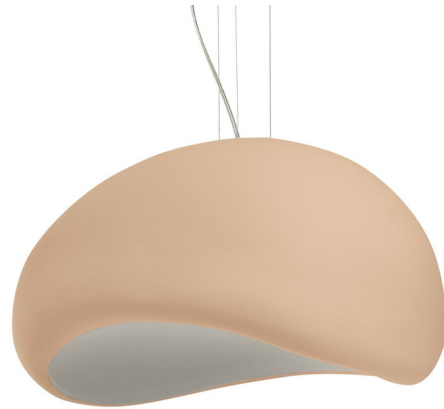

Lightology

lightology.com
866-954-4489
06-30-26

Project: _____

Company: _____

Location: _____ Fixture Type: _____

SPEC #: **GEO1421564**

Approved On: _____ Approved By: _____

Noah Pendant

By Geo Contemporary

Description

The Noah Pendant blends traditional Brazilian craftsmanship with a modern aesthetic to create a remarkable fixture that exudes grace and elegance. Noah's ceramic shade possesses an organic shape that is both cloud-like and ethereal while also earthy and substantial.

Shown in cappuccino

Specifications

COLOR	N/A
BODY FINISH	Cappuccino
WATTAGE	17W
DIMMER	Standard 120V
DIMENSIONS	22.05"W x 12.6"H x 17.52"D
BULB NOT INCLUDED	1 x A19/Medium (E26)/17W/120V LED
OTHER BULB OPTIONS	1 x A19/Medium (E26)/100W/120V Incandescent
COUNTRY OF ORIGIN	Brazil