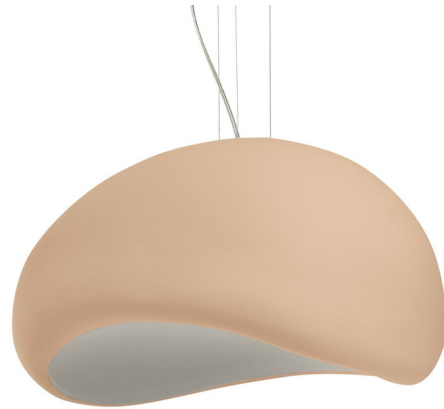

Lightology

lightology.com
866-954-4489
04-22-26

Project: _____

Company: _____

Location: _____ Fixture Type: _____

SPEC #: **GEO1421564**

Approved On: _____ Approved By: _____

Noah Pendant

By Geo Contemporary

Description

The Noah Pendant blends traditional Brazilian craftsmanship with a modern aesthetic to create a remarkable fixture that exudes grace and elegance. Noah's ceramic shade possesses an organic shape that is both cloud-like and ethereal while also earthy and substantial.

Shown in cappuccino

Specifications

COLOR	N/A
BODY FINISH	Cappuccino
WATTAGE	17W
DIMMER	Standard 120V
DIMENSIONS	22.05"W x 12.6"H x 17.52"D
BULB NOT INCLUDED	1 x A19/Medium (E26)/17W/120V LED
OTHER BULB OPTIONS	1 x A19/Medium (E26)/100W/120V Incandescent
COUNTRY OF ORIGIN	Brazil