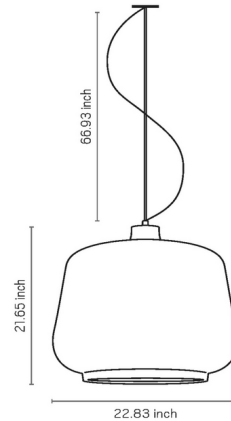

Shown in terra-cotta

Specifications

COLOR	N/A
BODY FINISH	Terra-Cotta
WATTAGE	8W
DIMMER	Standard 120V
DIMENSIONS	22.83"W x 21.65"H
BULB NOT INCLUDED	1 x A19/Medium (E26)/8W/120V LED
OTHER BULB OPTIONS	1 x A19/Medium (E26)/60W/120V Incandescent
COUNTRY OF ORIGIN	Brazil