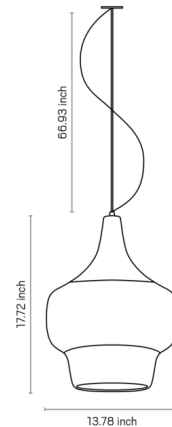

Shown in mantra

Specifications

COLOR	N/A
BODY FINISH	Mantra
WATTAGE	17W
DIMMER	Standard 120V
DIMENSIONS	13.78"W x 17.72"H
BULB NOT INCLUDED	1 x A19/Medium (E26)/17W/120V LED
OTHER BULB OPTIONS	1 x A19/Medium (E26)/100W/120V Incandescent
COUNTRY OF ORIGIN	Brazil