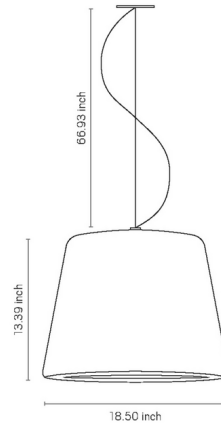

Shown in mantra

Specifications

COLOR	N/A
BODY FINISH	Mantra
WATTAGE	17W
DIMMER	Standard 120V
DIMENSIONS	18.5"W x 13.39"H
BULB NOT INCLUDED	1 x A19/Medium (E26)/17W/120V LED
OTHER BULB OPTIONS	1 x A19/Medium (E26)/100W/120V Incandescent
COUNTRY OF ORIGIN	Brazil