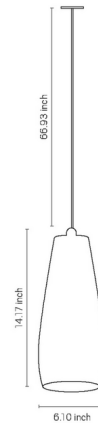

CLICK TO VIEW PRODUCT

Notes: