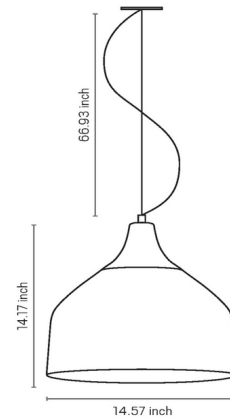

Shown in sand

Specifications

COLOR	N/A
BODY FINISH	Sand
WATTAGE	17W
DIMMER	Standard 120V
DIMENSIONS	14.57"W x 14.17"H
BULB NOT INCLUDED	1 x A19/Medium (E26)/17W/120V LED
OTHER BULB OPTIONS	1 x A19/Medium (E26)/100W/120V Incandescent
COUNTRY OF ORIGIN	Brazil