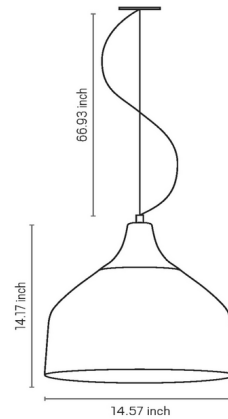

Shown in sand

Specifications

COLOR	N/A
BODY FINISH	Sand
WATTAGE	17W
DIMMER	Standard 120V
DIMENSIONS	14.57"W x 14.17"H
BULB NOT INCLUDED	1 x A19/Medium (E26)/17W/120V LED
OTHER BULB OPTIONS	1 x A19/Medium (E26)/100W/120V Incandescent
COUNTRY OF ORIGIN	Brazil