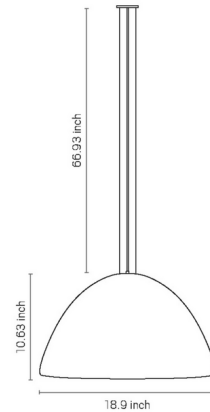

Description

The Sapinus Pendant is a versatile fixture that can complement modern and rustic-inspired spaces alike. The dome-shaped ceramic shade features organic curves that offer a charming presence in any space.

Shown in sand

Specifications

COLOR	N/A
BODY FINISH	Sand
WATTAGE	17W
DIMMER	Standard 120V
DIMENSIONS	18.9"W x 10.63"H
BULB NOT INCLUDED	1 x A19/Medium (E26)/17W/120V LED
COUNTRY OF ORIGIN	Brazil

CLICK TO VIEW PRODUCT