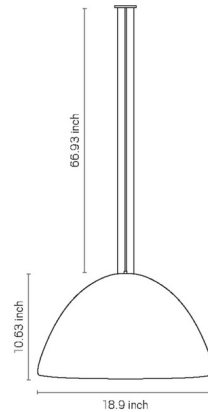

Description

The Sapinus Pendant is a versatile fixture that can complement modern and rustic-inspired spaces alike. The dome-shaped ceramic shade features organic curves that offer a charming presence in any space.

Shown in sand

Specifications

COLOR	N/A
BODY FINISH	Sand
WATTAGE	17W
DIMMER	Standard 120V
DIMENSIONS	18.9"W x 10.63"H
BULB NOT INCLUDED	1 x A19/Medium (E26)/17W/120V LED
COUNTRY OF ORIGIN	Brazil

CLICK TO VIEW PRODUCT