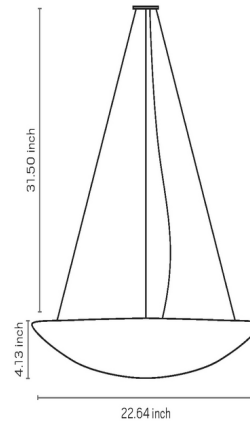

Description

The Sunset Pendant features a bowl-shaped ceramic shade that directs light upwards towards the ceiling. This indirect lighting effect reduces unpleasant glare and creates a cozy, inviting atmosphere perfect for bedrooms, living rooms, and home theaters.

Shown in white

Specifications

COLOR	N/A
BODY FINISH	White
WATTAGE	17W
DIMMER	Standard 120V
DIMENSIONS	22.64"W x 4.13"H
BULB NOT INCLUDED	1 x A19/Medium (E26)/17W/120V LED
OTHER BULB OPTIONS	1 x A19/Medium (E26)/100W/120V Incandescent
COUNTRY OF ORIGIN	Brazil