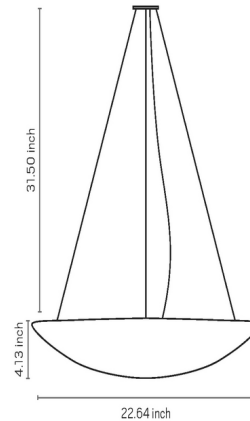

### Specifications

COLOR	N/A
BODY FINISH	White
WATTAGE	17W
DIMMER	Standard 120V
DIMENSIONS	22.64"W x 4.13"H
BULB NOT INCLUDED	1 x A19/Medium (E26)/17W/120V LED
OTHER BULB OPTIONS	1 x A19/Medium (E26)/100W/120V Incandescent
COUNTRY OF ORIGIN	Brazil