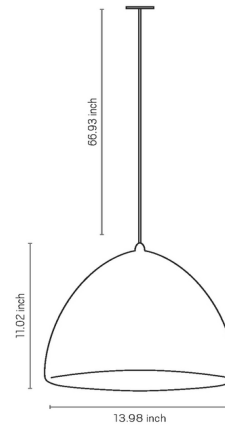

Description

The Tantrus Pendant is a versatile fixture that can complement modern and rustic-inspired spaces alike. The dome-shaped ceramic shade features organic curves that offer a charming presence in any space.

Shown in military green

Specifications

COLOR	N/A
BODY FINISH	Military Green
WATTAGE	17W
DIMMER	Standard 120V
DIMENSIONS	13.98"W x 11.02"H
BULB NOT INCLUDED	1 x A19/Medium (E26)/17W/120V LED
OTHER BULB OPTIONS	1 x A19/Medium (E26)/100W/120V Incandescent
COUNTRY OF ORIGIN	Brazil