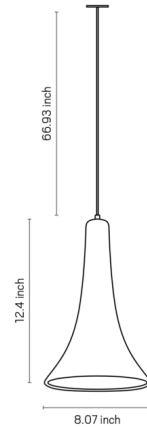

By Geo Contemporary

Description

The Theo Pendant is made of ceramic with a tapered conical shape that exudes sophistication and elegance. Theo's organic curves offer a transitional look that will complement a wide variety of decor styles.

Shown in cappuccino

Specifications

COLOR	N/A
BODY FINISH	Cappuccino
WATTAGE	17W
DIMMER	Standard 120V
DIMENSIONS	8.07"W x 12.4"H
BULB NOT INCLUDED	1 x A19/Medium (E26)/17W/120V LED
OTHER BULB OPTIONS	1 x A19/Medium (E26)/100W/120V Incandescent
COUNTRY OF ORIGIN	Brazil