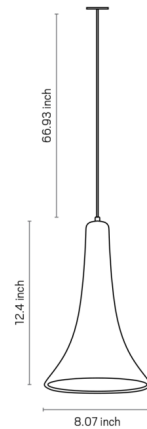

### Description

The Theo Pendant is made of ceramic with a tapered conical shape that exudes sophistication and elegance. Theo's organic curves offer a transitional look that will complement a wide variety of decor styles.

### Specifications

COLOR	N/A
BODY FINISH	Cappuccino
WATTAGE	17W
DIMMER	Standard 120V
DIMENSIONS	8.07"W x 12.4"H
BULB NOT INCLUDED	1 x A19/Medium (E26)/17W/120V LED
OTHER BULB OPTIONS	1 x A19/Medium (E26)/100W/120V Incandescent
COUNTRY OF ORIGIN	Brazil