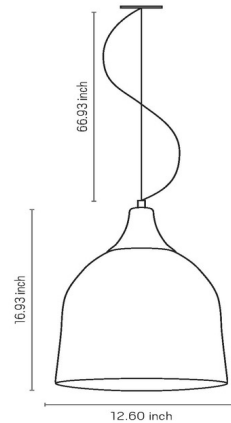

Description

The Trento Pendant features a round ceramic shade rising to a point for a versatile look suitable for residential and commercial spaces alike. The shade directs light downward, making it a perfect fit above a dining table, counter, or kitchen island.

Shown in coffee

Specifications

COLOR	N/A
BODY FINISH	Coffee
WATTAGE	17W
DIMMER	N/A
DIMENSIONS	12.6"W x 16.93"H
BULB NOT INCLUDED	1 x A19/Medium (E26)/17W/120V LED
COUNTRY OF ORIGIN	Brazil

CLICK TO VIEW PRODUCT