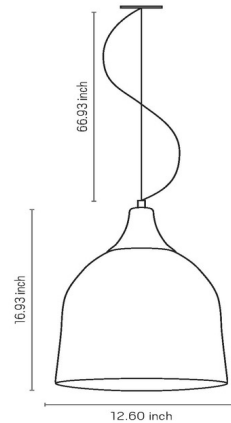

### Specifications

COLOR	N/A
BODY FINISH	Coffee
WATTAGE	17W
DIMMER	N/A
DIMENSIONS	12.6"W x 16.93"H
BULB NOT INCLUDED	1 x A19/Medium (E26)/17W/120V LED
COUNTRY OF ORIGIN	Brazil

CLICK TO VIEW PRODUCT

Notes: