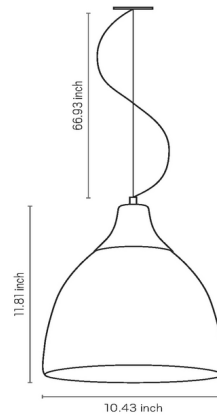

Shown in white

Specifications

COLOR	N/A
BODY FINISH	White
WATTAGE	17W
DIMMER	Standard 120V
DIMENSIONS	10.43"W x 11.81"H
BULB NOT INCLUDED	1 x A19/Medium (E26)/17W/120V LED
OTHER BULB OPTIONS	1 x A19/Medium (E26)/100W/120V Incandescent
COUNTRY OF ORIGIN	Brazil