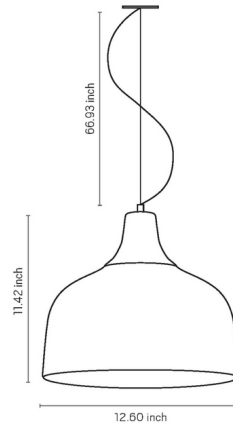

Shown in sand

Specifications

COLOR	N/A
BODY FINISH	Sand
WATTAGE	17W
DIMMER	N/A
DIMENSIONS	12.6"W x 11.42"H
BULB NOT INCLUDED	1 x A19/Medium (E26)/17W/120V LED
OTHER BULB OPTIONS	1 x A19/Medium (E26)/100W/120V Incandescent
COUNTRY OF ORIGIN	Brazil