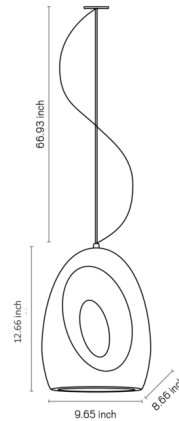

By Geo Contemporary

Description

The Soleil Pendant is a stunning fixture with its unique, organic silhouette. Flowing lines and distinctive shapes are crafted in ceramic to produce an artful, sculptural piece. In addition to its eye-catching, modern look, Soleil also produces a beautiful glow that gives it a functional purpose suitable for a wide range of uses.

Shown in white

Specifications

| | |
|--------------------|--|
| COLOR | N/A |
| BODY FINISH | White |
| WATTAGE | 16W |
| DIMMER | Standard 120V |
| DIMENSIONS | 9.65"W x 12.8"H x 8.66"D |
| BULB NOT INCLUDED | 2 x B10/Candelabra (E12)/8W/120V LED |
| OTHER BULB OPTIONS | 2 x B10/Candelabra (E12)/50W/120V Incandescent |
| COUNTRY OF ORIGIN | Brazil |