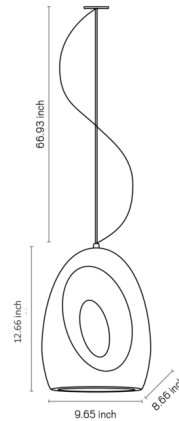

By Geo Contemporary

Description

The Soleil Pendant is a stunning fixture with its unique, organic silhouette. Flowing lines and distinctive shapes are crafted in ceramic to produce an artful, sculptural piece. In addition to its eye-catching, modern look, Soleil also produces a beautiful glow that gives it a functional purpose suitable for a wide range of uses.

Shown in white

Specifications

COLOR	N/A
BODY FINISH	White
WATTAGE	16W
DIMMER	Standard 120V
DIMENSIONS	9.65"W x 12.8"H x 8.66"D
BULB NOT INCLUDED	2 x B10/Candelabra (E12)/8W/120V LED
OTHER BULB OPTIONS	2 x B10/Candelabra (E12)/50W/120V Incandescent
COUNTRY OF ORIGIN	Brazil