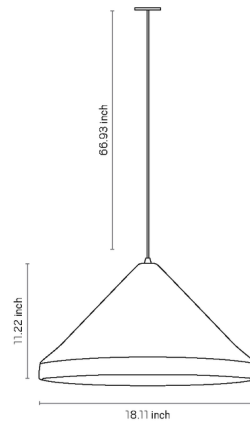

Description

The Ubatuba Large Pendant features a wide, conical ceramic shade for a versatile look suitable for residential and commercial spaces alike. The shade directs light downward, making it a perfect fit above a dining table, counter, or kitchen island.

Shown in yellow

Specifications

COLOR	N/A
BODY FINISH	Yellow
WATTAGE	17W
DIMMER	Standard 120V
DIMENSIONS	18.11"W x 11.22"H
BULB NOT INCLUDED	1 x A19/Medium (E26)/17W/120V LED
OTHER BULB OPTIONS	1 x A19/Medium (E26)/100W/120V Incandescent
COUNTRY OF ORIGIN	Brazil