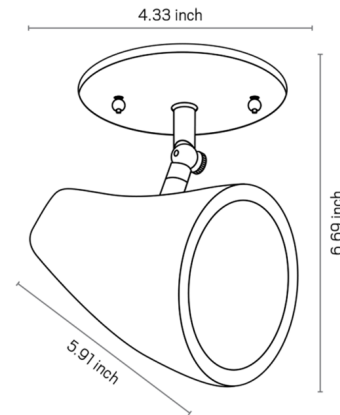

By Geo Contemporary

Description

The Orax Spot Light is a decorative focal light that can be used to highlight artwork or architectural features while also providing a stylish accent. Orax's ceramic body possesses an organically curved silhouette for a modern look.

Shown in white

Specifications

COLOR	N/A
BODY FINISH	White
WATTAGE	17W
DIMMER	Standard 120V
DIMENSIONS	4.33"W x 6.69"H x 5.91"D
BULB NOT INCLUDED	1 x PAR16/Medium (E26)/17W/120V LED
OTHER BULB OPTIONS	1 x PAR16/Medium (E26)/100W/120V Halogen
COUNTRY OF ORIGIN	Brazil