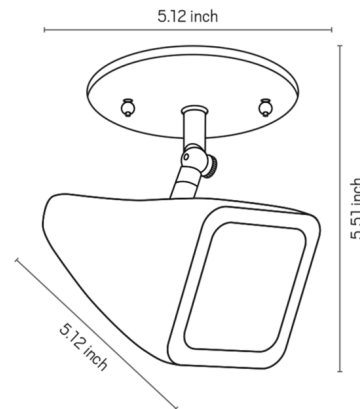

Shown in black