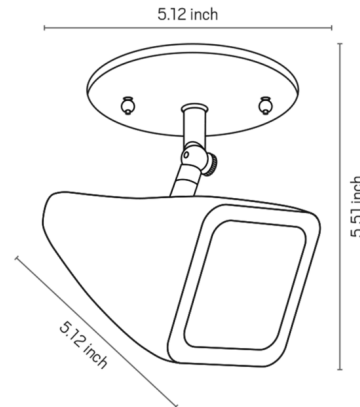

Lightology

lightology.com
866-954-4489
05-21-26

Project: _____

Company: _____

Location: _____ Fixture Type: _____

SPEC #: **GEO1421955**

Approved On: _____ Approved By: _____

Syco Spot Light

By Geo Contemporary

Description

The Syco Spot Light is a decorative focal light that can be used to highlight artwork or architectural features while also providing a stylish accent. Syco's ceramic body possesses a combination of squared edges and organically curved lines for a modern look.

Specifications

COLOR	N/A
BODY FINISH	Black
WATTAGE	8W
DIMMER	Standard 120V
DIMENSIONS	5.12"W x 5.51"H x 5.12"D
BULB NOT INCLUDED	1 x MR16/GU10/8W/120V LED
OTHER BULB OPTIONS	1 x MR16/GU10/50W/120V Halogen
COUNTRY OF ORIGIN	Brazil

Shown in black

CLICK TO VIEW PRODUCT

Notes: