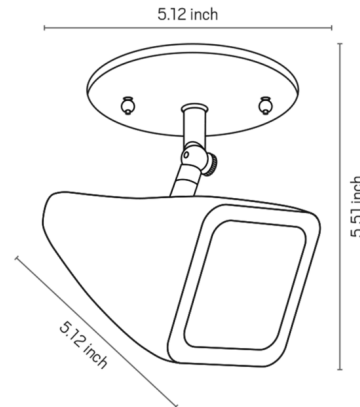

### Description

The Syco Spot Light is a decorative focal light that can be used to highlight artwork or architectural features while also providing a stylish accent. Syco's ceramic body possesses a combination of squared edges and organically curved lines for a modern look.

### Specifications

COLOR	N/A
BODY FINISH	Black
WATTAGE	8W
DIMMER	Standard 120V
DIMENSIONS	5.12"W x 5.51"H x 5.12"D
BULB NOT INCLUDED	1 x MR16/GU10/8W/120V LED
OTHER BULB OPTIONS	1 x MR16/GU10/50W/120V Halogen
COUNTRY OF ORIGIN	Brazil